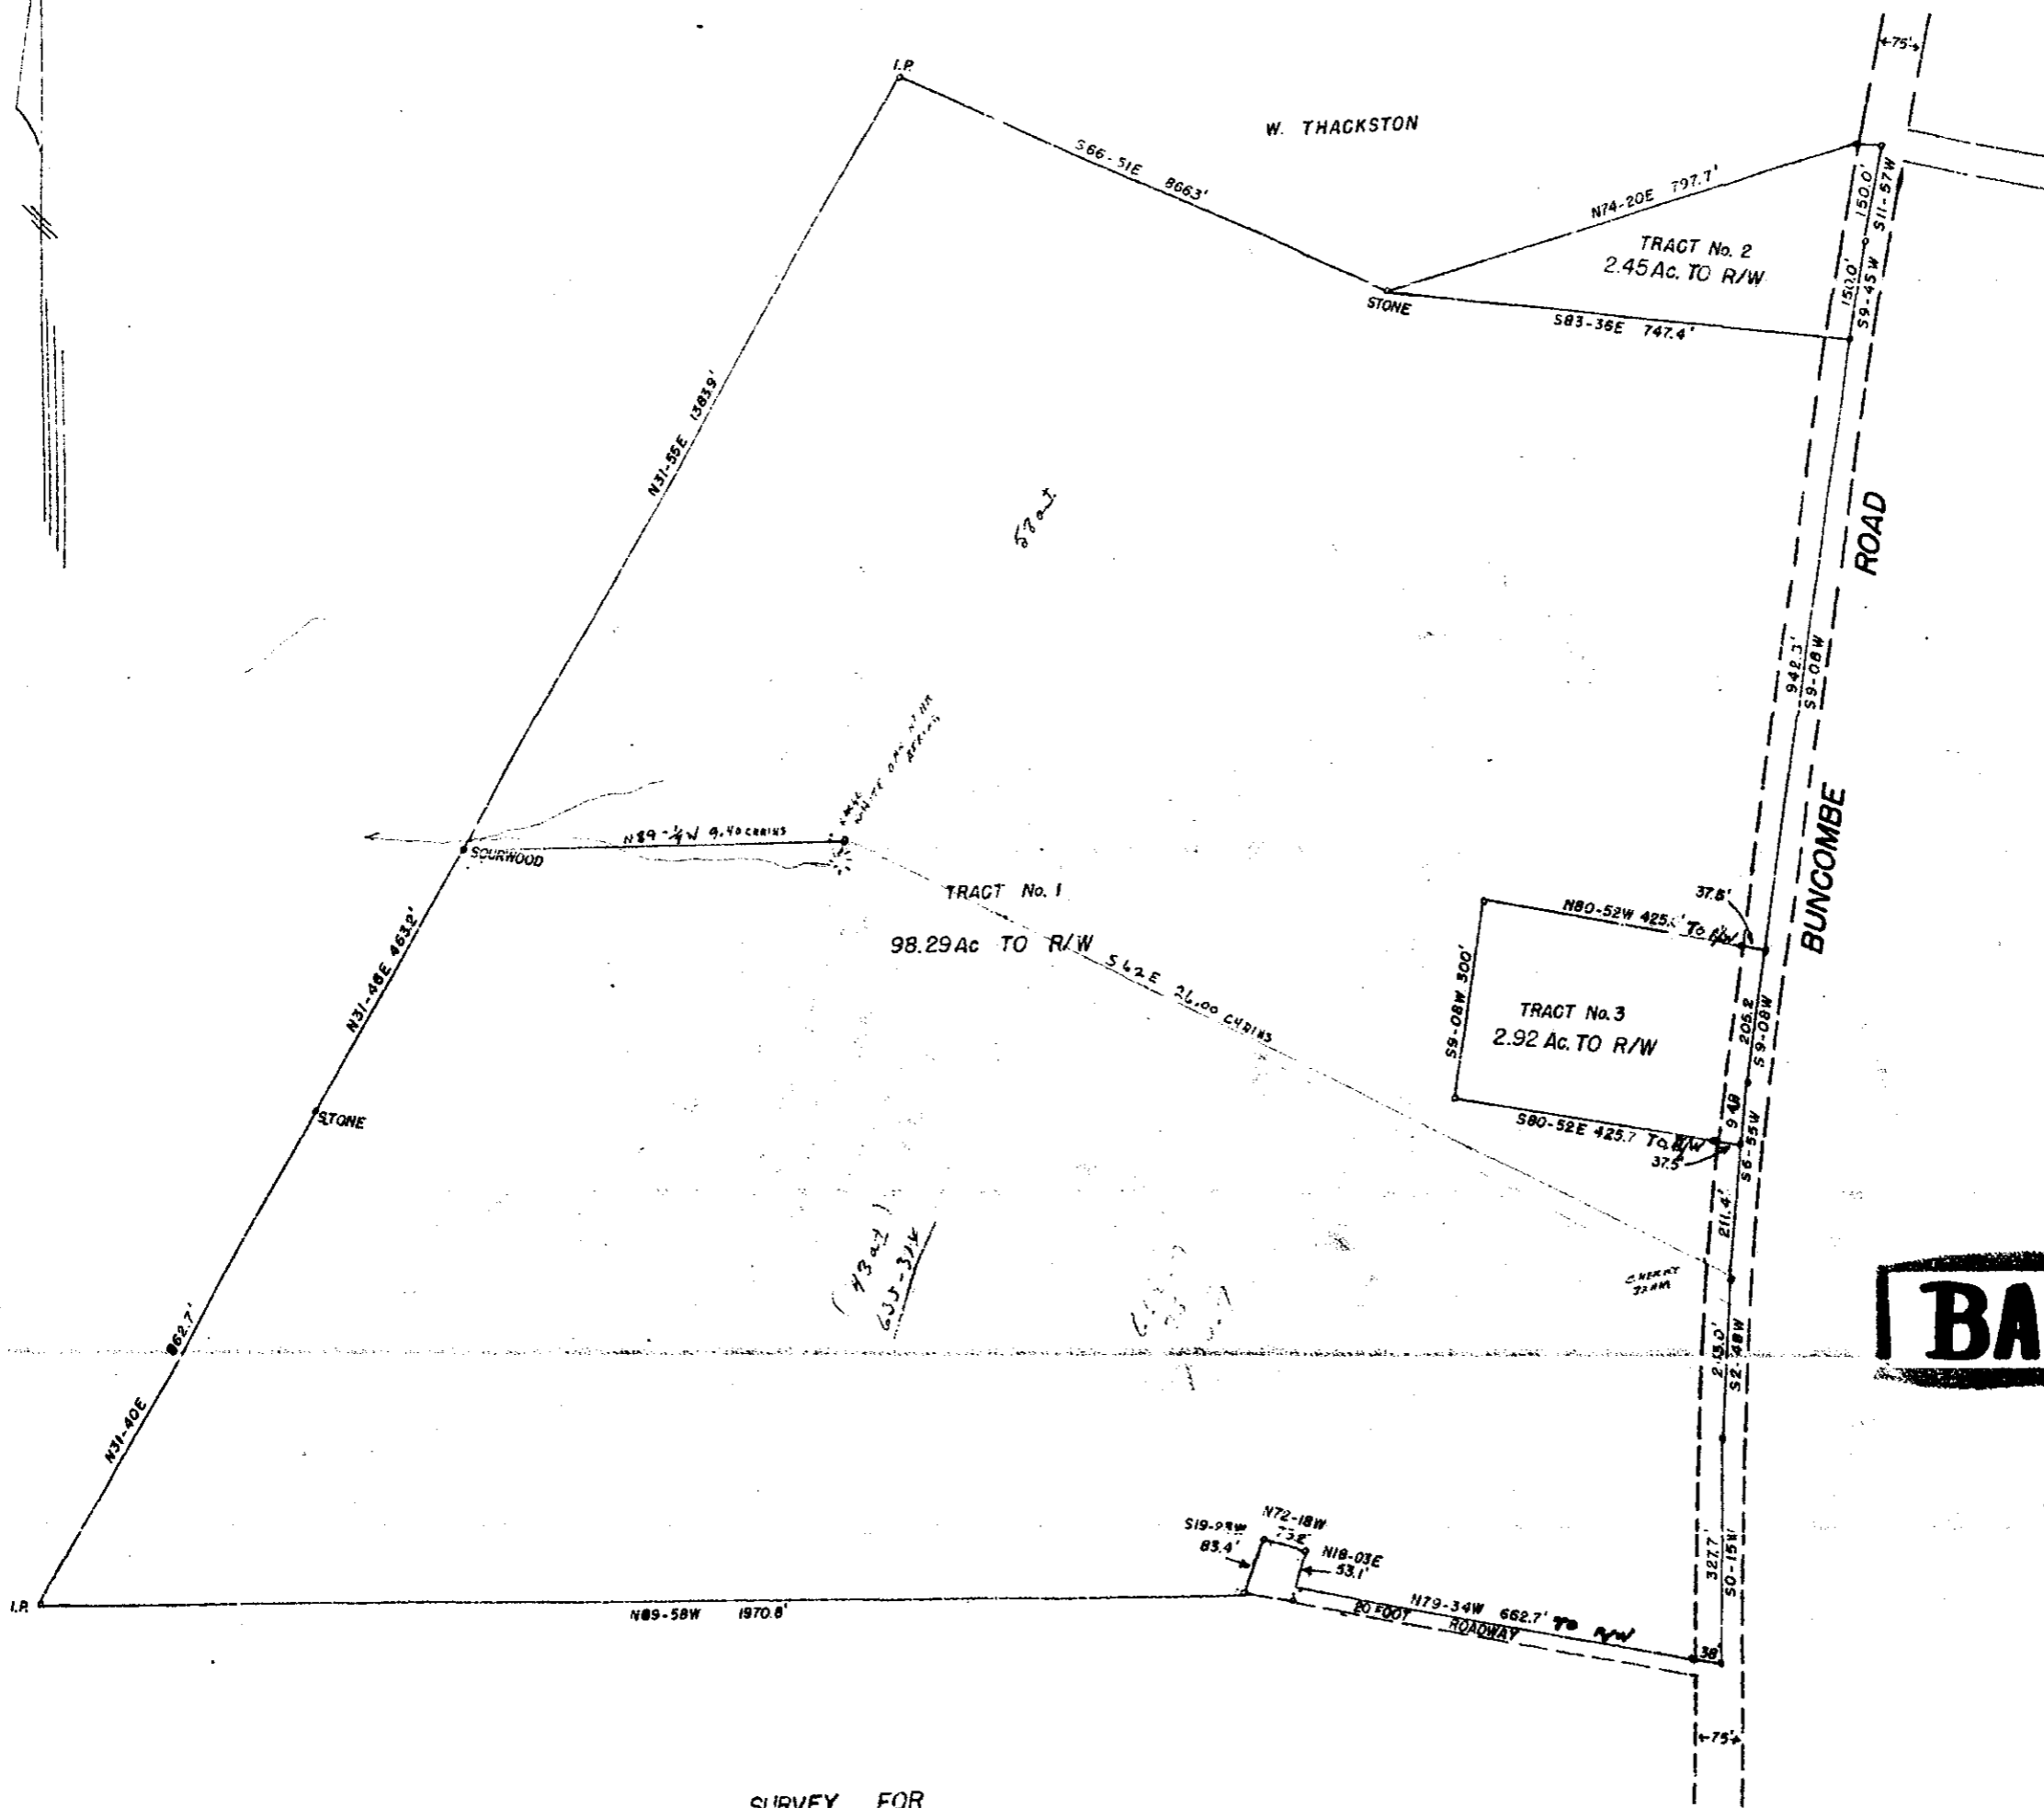

Plat Book-R-R-Page 7

7

BAD COPY

SURVEY FOR
THACKSTON ESTATE
 NEAR GREENVILLE, S.C.
 SCALE 1" = 200' MARCH 1959

FILED
 GREENVILLE, S.C.
 SEP 30 12 32 PM 1959
 OLIVER L. BROWN

10080
 SEP 30 1959

2.00
 RR-7

10080... and Recorded in Pl. B. R. Page 7
 Registrar Main: Lawrence (Greenville County), S.C.